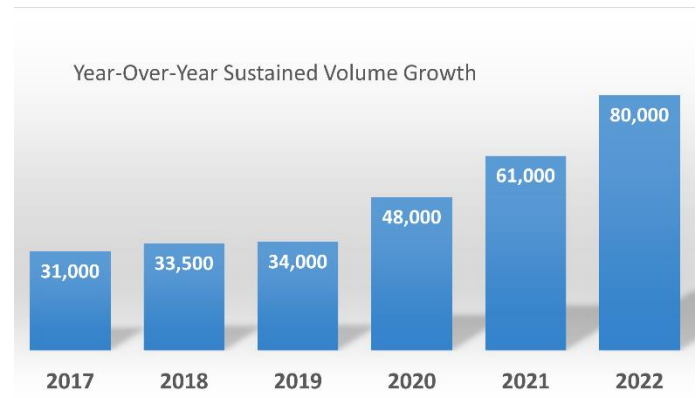

ABOUT US

Founded in 2001, Kirsch is a certified woman-owned and family operated logistics company driven to discover a solution for every freight-related need. Kirsch was built on the core ideals of managing any magnitude of freight demands while providing an exceptional customer experience.

At Kirsch, we constantly strive to make our customers' jobs easier and to build lifelong relationships.

NWBOC®
WBE CERTIFIED

DOT 2231386
MC 469735
CAGE 7E4G9

HOW WE EXCEL

Kirsch has an innate understanding of what it means to discover solutions. Solving problems in the freight industry is our core practice and why we continue to grow. Every customer receives:

- 24/7 Customer Service and Operations
- Customized Logistics Solutions
- Accurate and Timely Communication of Load Events
- Customer Metrics Focused

13 current customers in the FORTUNE Top 200

CORE COMPETENCIES

With our vast experience of multiple transportation management systems (TMS), and being completely EDI capable, we challenge ourselves to tackle the difficult freight while providing nothing less than great customer service.

- Dry Van, Open Deck and Temp Control
- Over-Dimensional and Heavy Haul
- Intermodal – Domestic and Cross Border
- Freight Management

A TRANSPORT TOPICS

TOP 2023

FREIGHT BROKERAGE
FIRM